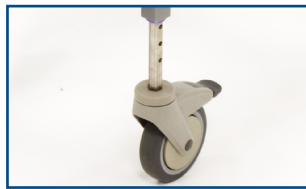

EZPZ mobile shower commode chairs are exceptionally durable and easy to clean ... ideal for infection-control environments.

FEATURES

Corrosion-resistant aluminum frame with tool-less height adjustment

Height-adjustable without tools (EZPZ-AP) – for toilet bowl clearance and matching transfer heights

Ergonomically contoured seat for best-in-class comfort

Swing-away, removable foot supports – facilitates transfers

Soft and flexible back support – comfortable and easy to clean

Flip-up arm supports – aids in transfers