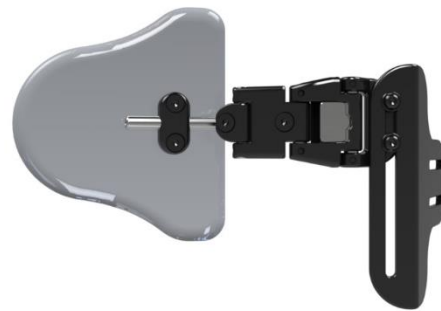

Wide angle swing-away

Up to 55mm offset

Compact height (55mm)

Dreamline Saddleback swing-away lateral brackets are slim & ergonomically shaped, designed to operate seamlessly in close proximity to the user. Their compact lightweight design is robust for long-term durability. The release mechanism is a toggle which can be activated by being pressed or pulled. The toggle is flush with the bracket for unrestricted arm movement & cannot be accidentally activated. A separate pull tab can be fitted for users who wish to self-release. Dreamline lateral pads are slim for natural arm movement & have a layer of viscoelastic Sunmate foam for enhanced comfort. Covers are easily removable for cleaning & are machine washable. Multiple pad styles & sizes ensure the right fit & support to the user.

Rolapal Ltd

sales@rolapal.com.au

+61 3 4135 2558

14 Marphona Crescent, Takanini 2105,
Auckland, New Zealand

Saddleback Swing-Away Lateral Bracket (non-pivot)

DLSA

Saddleback Swing-Away Lateral Bracket (Pivot)

DLSAP

Saddleback Lo-riser Swing-Away Lateral Bracket (non-pivot)

DLSALR

Saddleback Lo-riser Swing-Away Lateral Bracket (Pivot)

DLSALRP

Saddleback Clamp-on Swing-Away Lateral Bracket (non-pivot)

DLSAC

Saddleback Lo-riser Swing-Away Lateral Bracket (Pivot)