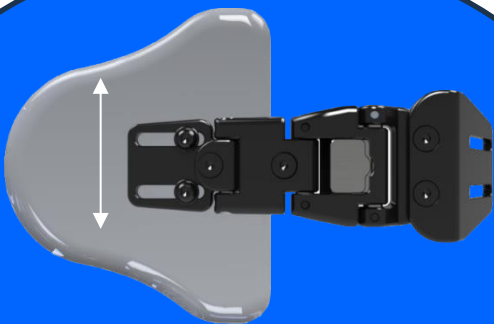

Wide angle swing-away

Up to 55mm offset

Compact height (55mm)

Dreamline Saddleback swing-away lateral brackets are slim & ergonomically shaped, designed to operate seamlessly in close proximity to the user. Their compact lightweight design is robust for long-term durability. The release mechanism is a toggle which can be activated by being pressed or pulled. The toggle is flush with the bracket for unrestricted arm movement & cannot be accidentally activated. A separate pull tab can be fitted for users who wish to self-release. Dreamline lateral pads are slim for natural arm movement & have a layer of viscoelastic Sunmate foam for enhanced comfort. Covers are easily removable for cleaning & are machine washable. Multiple pad styles & sizes ensure the right fit & support to the user.

Rolapal Ltd

sales@rolapal.com.au

+61 3 4135 2558

14 Marphona Crescent, Takanini 2105,
Auckland, New Zealand

Saddleback Swing-Away Lateral Bracket (non-pivot)

DLSA

Saddleback Swing-Away Lateral Bracket (Pivot)

DLSAP

Saddleback Lo-riser Swing-Away Lateral Bracket (non-pivot)

DLSALR

Saddleback Lo-riser Swing-Away Lateral Bracket (Pivot)

DLSALRP

Saddleback Clamp-on Swing-Away Lateral Bracket (non-pivot)

DLSAC

Saddleback Lo-riser Swing-Away Lateral Bracket (Pivot)