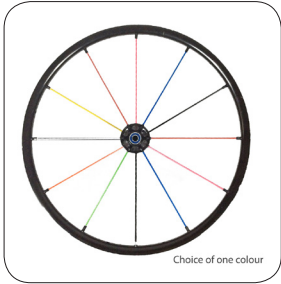

XL070 - Handrim aluminium hard anodised 12 tab

Wheel options

XK150 - LX/SLX spoke colour yellow

XK100 - Wheel Spinergy XSLX 24 spoke cross spoked sport

XK030 - Wheel Sun Equalizer 36/48 spoke sport

XK120 - LX/SLX spoke colour white

XK080 - Wheel Spinergy SLX 24 spoke sport

XK130 - LX/SLX spoke colour red

XK160 - LX/SLX spoke colour green

XK140 - LX/SLX spoke colour blue

XK270 - LX/SLX custom colour one

XK110 - LX/SLX spoke colour black

XK280 - LX/SLX custom colour two

XK290 - LX/SLX custom colour three

XK180 - LX/SLX spoke colour custom

Tyre options

**XM090 - Tyre Tufo WS3 sport
tubeless**

**XM070 - Tyre Kenda Kaliente
sport red only**

**XM080 - Tyre Tufo MS3 sport
tubeless 24" only**