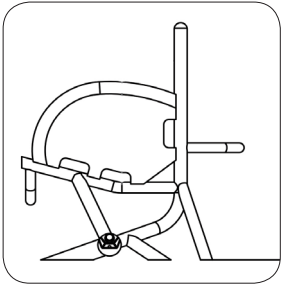

BELIEVE | LIVE | INSPIRE

Frame options

XA020 - Frame ergonomic seat design

XA150 - Plastic tube fitted to offensive wing

XA110 - Frame integrated basketball wing fixed centre of

XA160 - Under wing welded loops (set of 3)

XB190 - Footrest plate carbon fibre

XB130 - Footrest height and angle adjustable aluminium plate

XB140 - Footrest fixed position height adjust screw and spacer kit

Castor options

XC160 - Castor wheel 61mm court sport