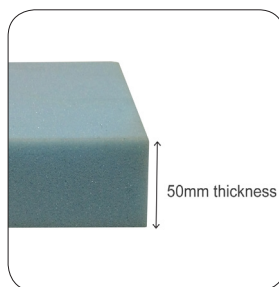

XP330 - Cushion foam hard

XP160 - Leather colour grey

XP340 - Cushion foam Plastazote (sport very hard and lightweight)

XP310 - Cushion foam soft

XP350 - Cushion thickness 50mm

Upholstery options

**XP360 - Cushion thickness
75mm**