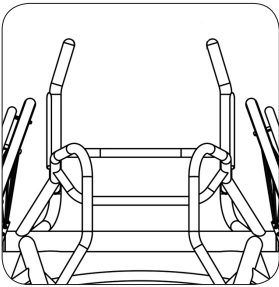

XB190 - Footrest plate carbon fibre

XB130 - Footrest height and angle adjustable aluminium plate

XB140 - Footrest fixed position height adjust screw and spacer kit

Castor options

XC160 - Castor wheel 61mm court sport

XC330 - Castor fork and stem (front) spare part

Castor wheel 72mm court sport

XC340 - Castor fork and stem (anti-tip) spare part

XC180 - Castor wheel high performance bearing upgrade (Full set)

XC200 - Castor fork micro sport

Backrest options

XG120 - Backrest outward flare design

XG110 - Backrest inward taper design

XG100 - Backrest ergonomic design

Sideguard options

XE230 - Sideguards welded aluminium sport

XE030 - Sideguards screw on aluminium