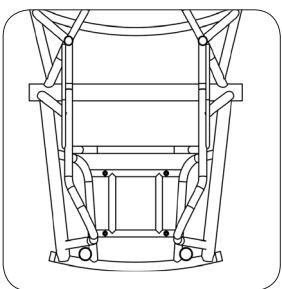

BELIEVE | LIVE | INSPIRE

Frame options

XA020 - Frame ergonomic seat design

XA150 - Plastic tube fitted to offensive wing

XA110 - Frame integrated basketball wing fixed centre of

XA160 - Under wing welded loops (set of 3)

XA130 - Frame V taper seat design

XA140 - Frame without offensive wing

Footrest options

XB090 - Footrest fixed position integrated into frame

XB180 - Footrest plate aluminium

XB100 - Footrest ABS moulded foot tray

XB190 - Footrest plate carbon fibre

XB130 - Footrest height and angle adjustable aluminium plate

XB140 - Footrest fixed position height adjust screw and spacer kit

Castor options

XC160 - Castor wheel 61mm court sport