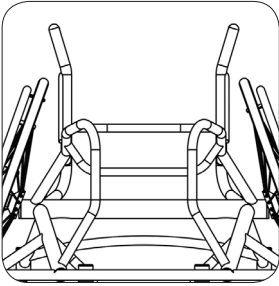

XB190 - Footrest plate carbon fibre

XB130 - Footrest height and angle adjustable aluminium plate

XB140 - Footrest fixed position height adjust screw and spacer kit

Castor options

XC160 - Castor wheel 61mm court sport

XC330 - Castor fork and stem (front) spare part

Castor wheel 72mm court sport

XC340 - Castor fork and stem (anti-tip) spare part

XC180 - Castor wheel high performance bearing upgrade (Full set)

XC200 - Castor fork micro sport

Backrest options

XG120 - Backrest outward flare design

XG110 - Backrest inward taper design

XG100 - Backrest ergonomic design

Sideguard options

XE230 - Sideguards welded aluminium sport

XE030 - Sideguards screw on aluminium