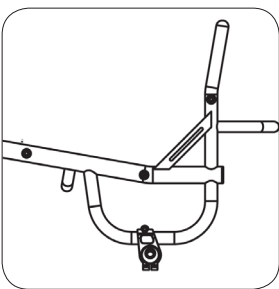

XB190 - Footrest plate carbon fibre

XB130 - Footrest height and angle adjustable aluminium plate

XB140 - Footrest fixed position height adjust screw and spacer kit

Castor options

XC160 - Castor wheel 61mm court sport

XC330 - Castor fork and stem (front) spare part

Castor wheel 72mm court sport

XC340 - Castor fork and stem (anti-tip) spare part

XC180 - Castor wheel high performance bearing upgrade (Full set)

XC200 - Castor fork micro sport

Backrest options

XG120 - Backrest outward flare design

XG110 - Backrest inward taper design

XG100 - Backrest ergonomic design

Sideguard options

XE230 - Sideguards welded aluminium sport

XE030 - Sideguards screw on aluminium