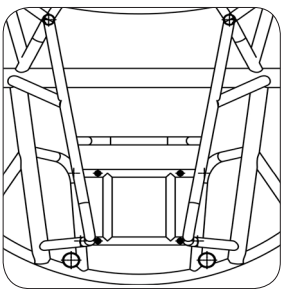

BELIEVE | LIVE | INSPIRE

Frame options

XA020 - Frame ergonomic seat design

XA150 - Plastic tube fitted to offensive wing

XA110 - Frame integrated basketball wing fixed centre of

XA160 - Under wing welded loops (set of 3)

XA130 - Frame V taper seat design

XA140 - Frame without offensive wing

Footrest options

XB090 - Footrest fixed position integrated into frame

XB180 - Footrest plate aluminium

XB100 - Footrest ABS moulded foot tray

XB190 - Footrest plate carbon fibre

XB130 - Footrest height and angle adjustable aluminium plate

XB140 - Footrest fixed position height adjust screw and spacer kit

Castor options

XC160 - Castor wheel 61mm court sport