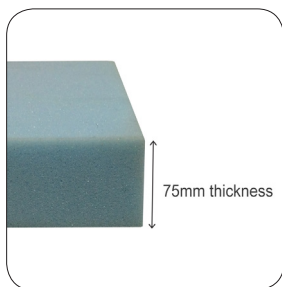

XP330 - Cushion foam hard

XP160 - Leather colour grey

XP340 - Cushion foam Plastazote (sport very hard and lightweight)

XP310 - Cushion foam soft

XP350 - Cushion thickness 50mm

Upholstery options

**XP360 - Cushion thickness
75mm**