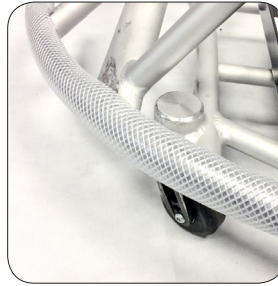

OPTIONS & ACCESSORIES
FOR THE SPORT RANGE

SPORT

BELIEVE | LIVE | INSPIRE

OPTIONS & ACCESSORIES

Frame options.....	5
Footrest options.....	6
Castor options.....	7
Sideguard options.....	8
Backrest options.....	9
Anti tip options.....	10
Handrim options.....	11
Wheel options.....	12
Tyre options.....	14
Finishing options.....	15
Upholstery options.....	16
Accessory options.....	19
Strapping options.....	19

BELIEVE | LIVE | INSPIRE

Frame options

XA020 - Frame ergonomic seat design

XA150 - Plastic tube fitted to offensive wing

XA110 - Frame integrated basketball wing fixed centre of

XA160 - Under wing welded loops (set of 3)

XB190 - Footrest plate carbon fibre

XB130 - Footrest height and angle adjustable aluminium plate

XB140 - Footrest fixed position height adjust screw and spacer kit

Castor options

XC160 - Castor wheel 61mm court sport