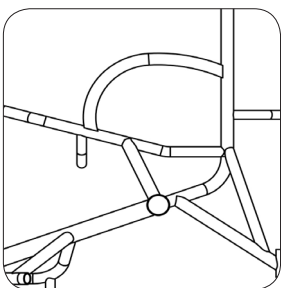

XB190 - Footrest plate carbon fibre

XB130 - Footrest height and angle adjustable aluminium plate

XB140 - Footrest fixed position height adjust screw and spacer kit

Castor options

XC160 - Castor wheel 61mm court sport

Backrest options

XG120 - Backrest outward flare design

XG110 - Backrest inward taper design

XG100 - Backrest ergonomic design

Sideguard options

XE230 - Sideguards welded aluminium sport

XE030 - Sideguards screw on aluminium