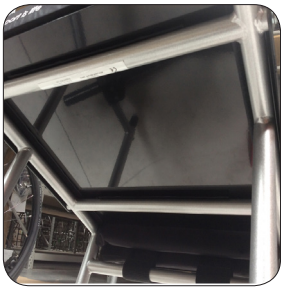

Accessory options

XR040 - Accessory seat plate aluminium with support tubes

XR050 - Accessory seat plate carbon fibre with support tubes

Strapping options

XS010 - Strapping 100mm velcro basic adjustable sport