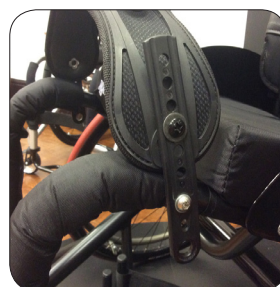

XS020 - Strapping click basic sport

Strapping click mounting points (pair)