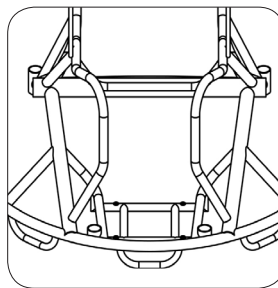

BELIEVE | LIVE | INSPIRE

Frame options

XA020 - Frame ergonomic seat design

XA150 - Plastic tube fitted to offensive wing

XA110 - Frame integrated basketball wing fixed centre of

XA160 - Under wing welded loops (set of 3)

XA130 - Frame V taper seat design

XA140 - Frame without offensive wing

Footrest options

XB090 - Footrest fixed position integrated into frame

XB180 - Footrest plate aluminium

XB100 - Footrest ABS moulded foot tray

XB190 - Footrest plate carbon fibre

XB130 - Footrest height and angle adjustable aluminium plate

XB140 - Footrest fixed position height adjust screw and spacer kit

Castor options

XC160 - Castor wheel 61mm court sport