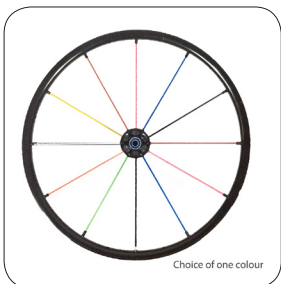

XL070 - Handrim aluminium hard anodised 12 tab

Wheel options

XK150 - LX/SLX spoke colour yellow

XK100 - Wheel Spinergy XSLX 24 spoke cross spoked sport

XK030 - Wheel Sun Equalizer 36/48 spoke sport

XK120 - LX/SLX spoke colour white

XK080 - Wheel Spinergy SLX 24 spoke sport

XK130 - LX/SLX spoke colour red

XK160 - LX/SLX spoke colour green

XK140 - LX/SLX spoke colour blue

XK270 - LX/SLX custom colour one

XK110 - LX/SLX spoke colour black

XK280 - LX/SLX custom colour two

XK290 - LX/SLX custom colour three

XK180 - LX/SLX spoke colour custom

Tyre options

**XM090 - Tyre Tufo WS3 sport
tubeless**

**XM070 - Tyre Kenda Kaliente
sport red only**

**XM080 - Tyre Tufo MS3 sport
tubeless 24" only**