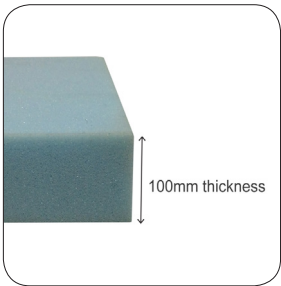

XP370 - Cushion thickness 100mm